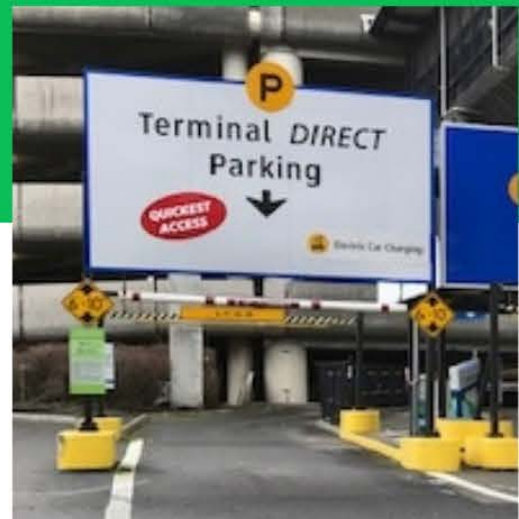

# North Entrance to Terminal Direct

1

Departing the 160th holding lot, turn left

Turn left onto Air Cargo Road

2

Turn left onto the Airport Freeway

3

Stay left to Terminal Parking

4

Enter Terminal Direct

5

Exit onto 3rd floor. TNCs and Limos to the left. Taxi and For-Hire forward.

6